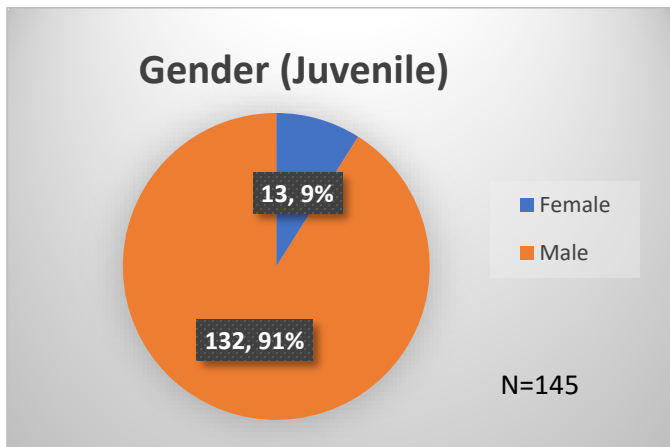

## Demographics for JTDC Population

### Tuesday Morning Midnight Count

Total # of probation Involved youth<sup>1</sup>: 1,356

<sup>1</sup> Probation Active: Any youth who is pending sentencing with an active social history, has been formally placed on probation or supervision with Cook County Juvenile Probation on the date of the report.