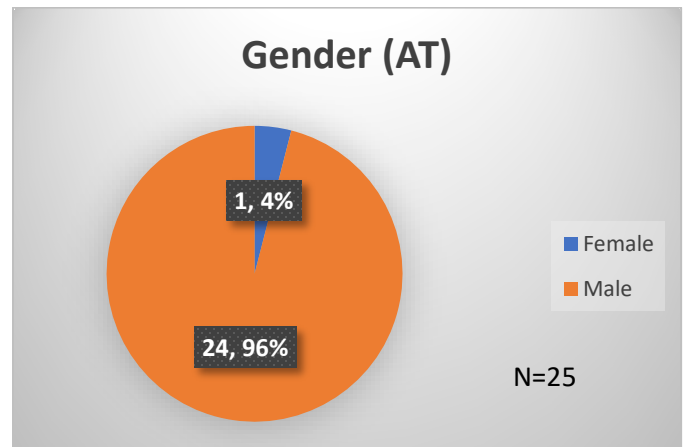

## Demographics for JTDC Population

### Tuesday Morning Midnight Count

Total # of probation Involved youth<sup>1</sup>: 1,356

<sup>1</sup> Probation Active: Any youth who is pending sentencing with an active social history, has been formally placed on probation or supervision with Cook County Juvenile Probation on the date of the report.