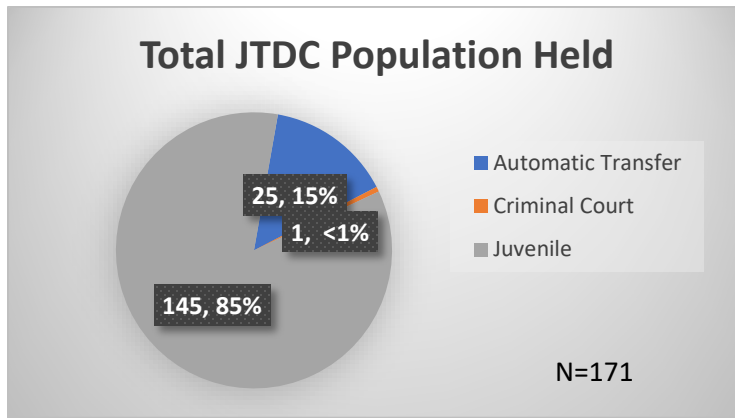

## Demographics for JTDC Population

### Tuesday Morning Midnight Count

Total # of probation Involved youth<sup>1</sup>: 1,356

<sup>1</sup> Probation Active: Any youth who is pending sentencing with an active social history, has been formally placed on probation or supervision with Cook County Juvenile Probation on the date of the report.