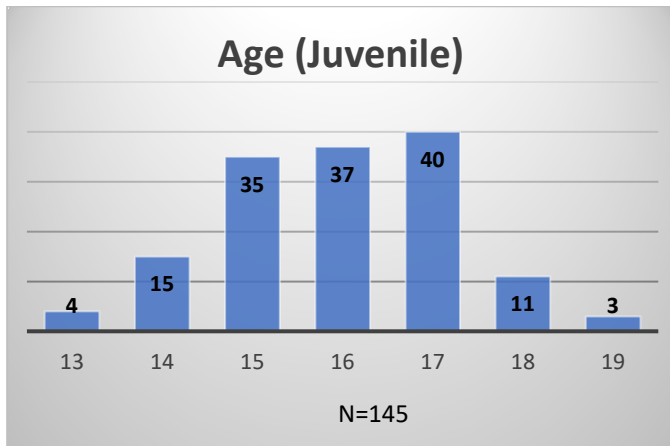

# Daily Data Dashboard – February 6, 2024

## Demographics for JTDC Population

### Tuesday Morning Midnight Count

Total # of probation Involved youth<sup>1</sup>: 1,356

<sup>1</sup> Probation Active: Any youth who is pending sentencing with an active social history, has been formally placed on probation or supervision with Cook County Juvenile Probation on the date of the report.

\*Age, Gender and Race for Criminal Court population (N=1) is not represented in this report.

**Daily Data Dashboard – February 6, 2024**  
**Demographics for JTDC Population**  
**Tuesday Morning Midnight Count**