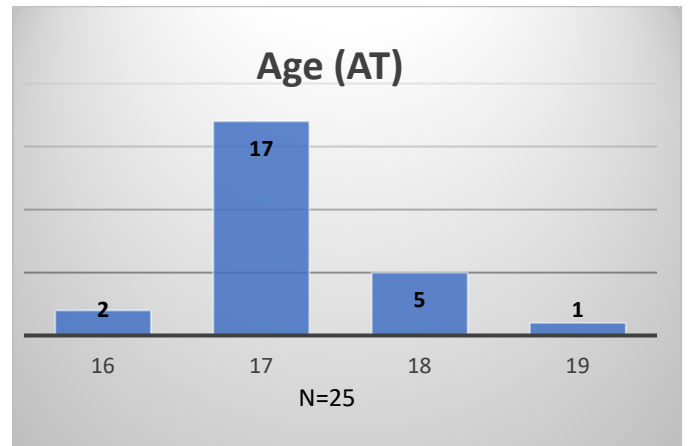

## Demographics for JTDC Population

### Tuesday Morning Midnight Count

Total # of probation Involved youth<sup>1</sup>: 1,356

<sup>1</sup> Probation Active: Any youth who is pending sentencing with an active social history, has been formally placed on probation or supervision with Cook County Juvenile Probation on the date of the report.

\*Age, Gender and Race for Criminal Court population (N=1) is not represented in this report.

**Daily Data Dashboard – February 6, 2024**  
**Demographics for JTDC Population**  
**Tuesday Morning Midnight Count**